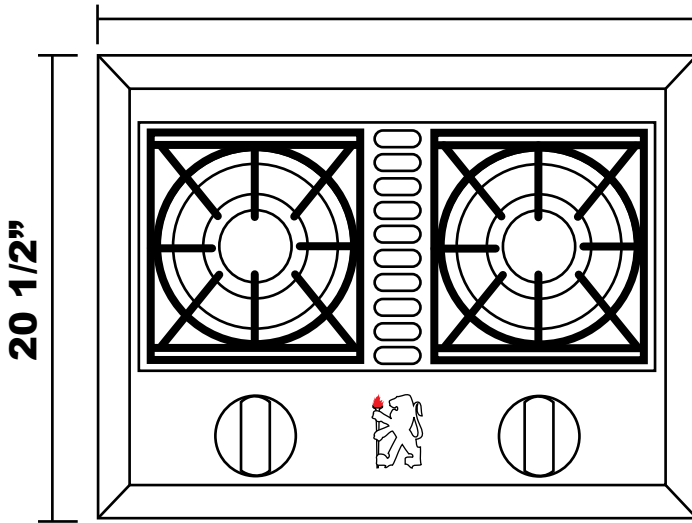

# Double Side Burner

## Top View

26 3/4"

20 1/2"

22 3/8"

## Front View

17 1/8"

## Side View

**CUTOUT DIMENSIONS:  
22 3/8" x 17 1/8"**