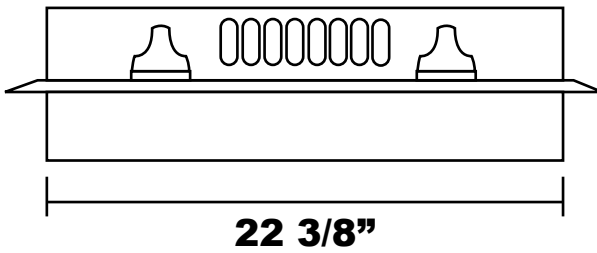

## Top View

26 3/4"

20 1/2"

22 3/8"

## Front View

17 1/8"

## Side View

**CUTOUT DIMENSIONS:  
22 3/8" x 17 1/8"**